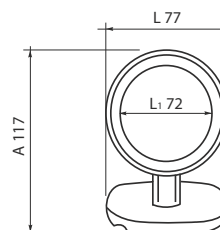

HIGH SAFETY LEVEL: push button operating. Overheating protection.

ELEGANT: available in white & black colour. Ergonomic & contemporary design. Available with chrome brass holder (wall mounted).

EASY TO USE: Cable length 0,5 mt. (coiled) + 1,5 mt. (linear).

WHITE LIS VHON 1800w

ABS, white colour. Cable length 0,5 mt. (coiled) + 1,5 mt (linear) with plug.

BLACK LIS VHON 1800w

ABS, black colour. Cable length 0,5 mt. (coiled) + 1,5 mt (linear) with plug.

PROFESSIONAL CONCENTRATOR INCLUDED

OPTION

Elegant chrome brass holder (wall mounted). Ready for wall mounting with inside cable locking.

CARATTERISTICHE TECNICHE TECHNICAL FEATURES / CARACTÉRISTIQUES TECHNIQUES

Funzionamento	Pulsante a rilascio
Functioning	Push / release button
Activation	Bouton-poussoir
Grado di protezione elettrica	
Electrical Protection Level	CLASS II
Isolation électrique	
Tensione	
Supply Voltage	220 V-240 V
Tension d'alimentation	
Potenza	1800 W (3 regolaz.) - 1000 W (2 regolaz.)
Power	1800 W (3 settings) - 1000 W (2 settings)
Puissance	1800 W (3 réglages) - 1000 W (2 réglages)
Frequenza	
Frequency	50-60 Hz
Fréquence	
Volume aria	
Air Flow	max. 30,0 L/s
Débit d'air	
Peso	
Weight	0,900 Kg
Poids net	
Materiale	
Materials	ABS
Matériel	
Marchi di qualità	
Quality marks - certifications	CE RoHs
Certification	

Dimensioni A x L x P	
Dimensions H x W x D	287 x 275 x 95 (mm)
Dimensions H x L x P	

Dimensioni A x L (Ø)	
Dimensions H x W (Ø)	117 x 77 (72) mm
Dimensions H x L (Ø)	
Peso	
Weight	0,165 Kg
Poids net	