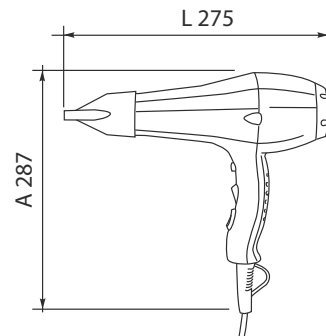

HIGH SAFETY LEVEL: push button operating. Overheating protection.

ELEGANT: available in white & black colour. Ergonomic & contemporary design. Available with chrome brass holder (wall mounted).

EASY TO USE: Cable length 0,5 mt. (coiled) + 1,5 mt. (linear).

WHITE LIS VHON 1800w

ABS, white colour. Cable length 0,5 mt. (coiled) + 1,5 mt (linear) with plug.

BLACK LIS VHON 1800w

ABS, black colour. Cable length 0,5 mt. (coiled) + 1,5 mt (linear) with plug.

PROFESSIONAL CONCENTRATOR INCLUDED

OPTION

Elegant chrome brass holder (wall mounted). Ready for wall mounting with inside cable locking.

CARATTERISTICHE TECNICHE TECHNICAL FEATURES / CARACTÉRISTIQUES TECHNIQUES

Funzionamento	Pulsante a rilascio
Functioning	Push / release button
Activation	Bouton-poussoir
Grado di protezione elettrica	
Electrical Protection Level	CLASS II
Isolation électrique	
Tensione	
Supply Voltage	220 V-240 V
Tension d'alimentation	
Potenza	1800 W (3 regolaz.) - 1000 W (2 regolaz.)
Power	1800 W (3 settings) - 1000 W (2 settings)
Puissance	1800 W (3 réglages) - 1000 W (2 réglages)
Frequenza	
Frequency	50-60 Hz
Fréquence	
Volume aria	
Air Flow	max. 30,0 L/s
Débit d'air	
Peso	
Weight	0,900 Kg
Poids net	
Materiale	
Materials	ABS
Matériel	
Marchi di qualità	
Quality marks - certifications	CE RoHs
Certification	

Dimensioni A x L x P	
Dimensions H x W x D	287 x 275 x 95 (mm)
Dimensions H x L x P	

Dimensioni A x L (Ø)	
Dimensions H x W (Ø)	117 x 77 (72) mm
Dimensions H x L (Ø)	
Peso	
Weight	0,165 Kg
Poids net	